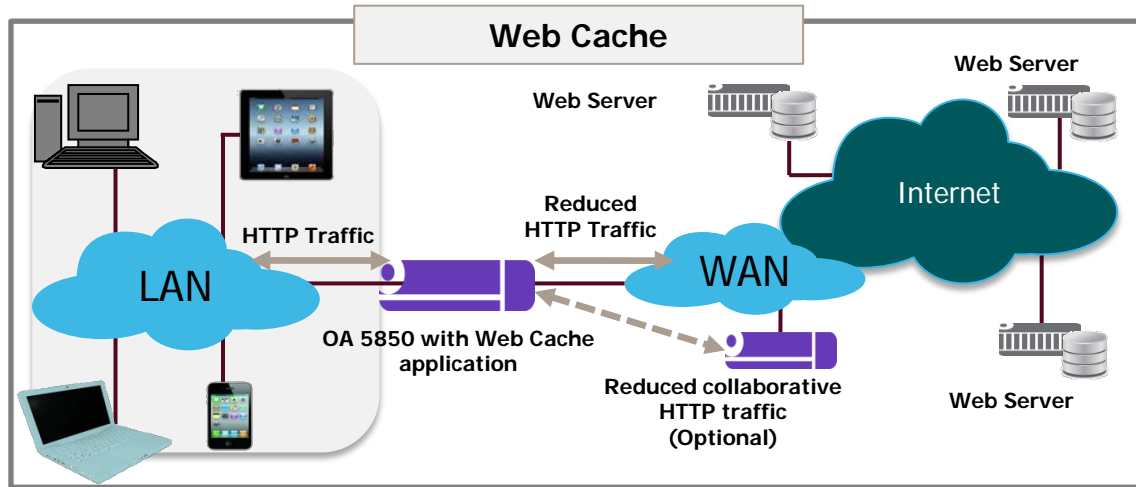

OmniAccess ESR

Cloud and WAN applications

OPEN DEVELOPMENT PLATFORM!

Application fluent Public/Private/Hybrid Cloud