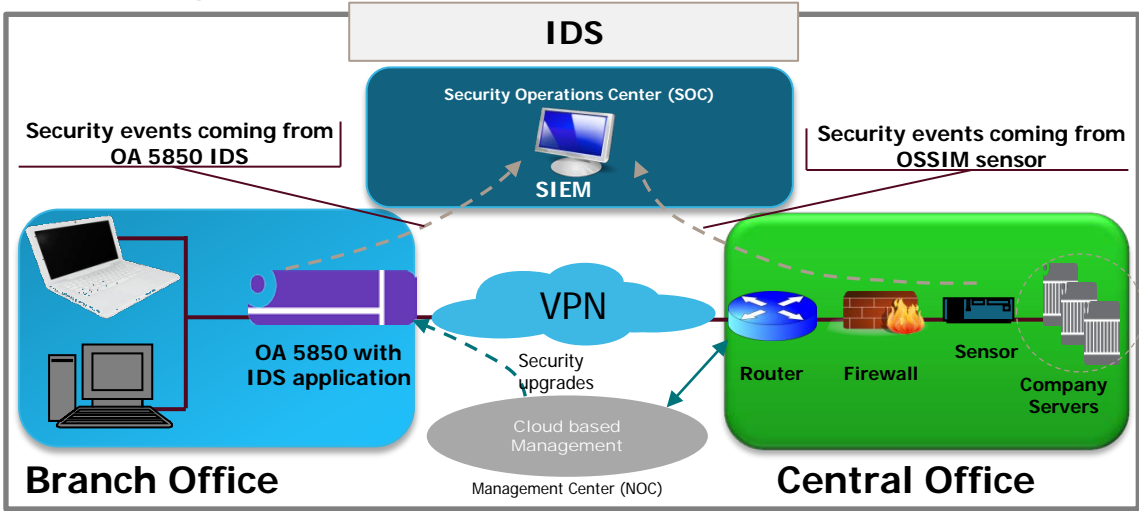

OmniAccess ESR Security Applications

OPEN DEVELOPMENT PLATFORM!

Secure WAN/Cloud access