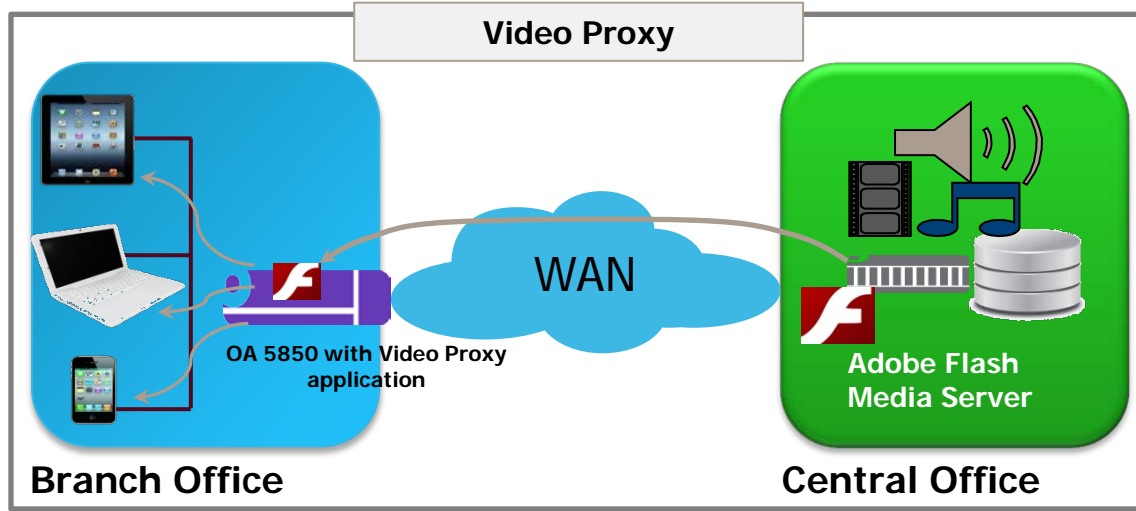

OmniAccess ESR

Cloud and WAN applications

OPEN DEVELOPMENT PLATFORM!

Application fluent Public/Private/Hybrid Cloud