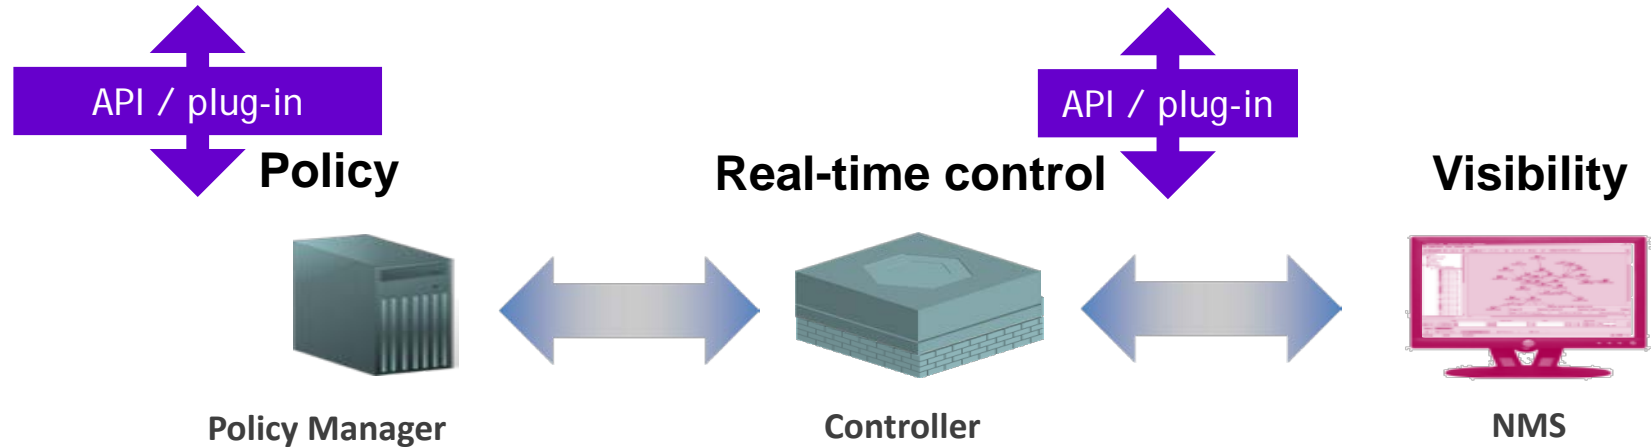

### The solution:

- Provide a single device that supports DSL and LTE access.
- LTE access can be either primary or as a back-up to the wired data network access.
- Provides internal 802.11 access point for user WiFi access.
- Provides internal four-port gigabit switch.
- Includes a rich set of Advanced Networking and Security features.

# SDN (SOFTWARE DEFINED NETWORK) CONTROL

Application Layer

Control Layer

Network Layer