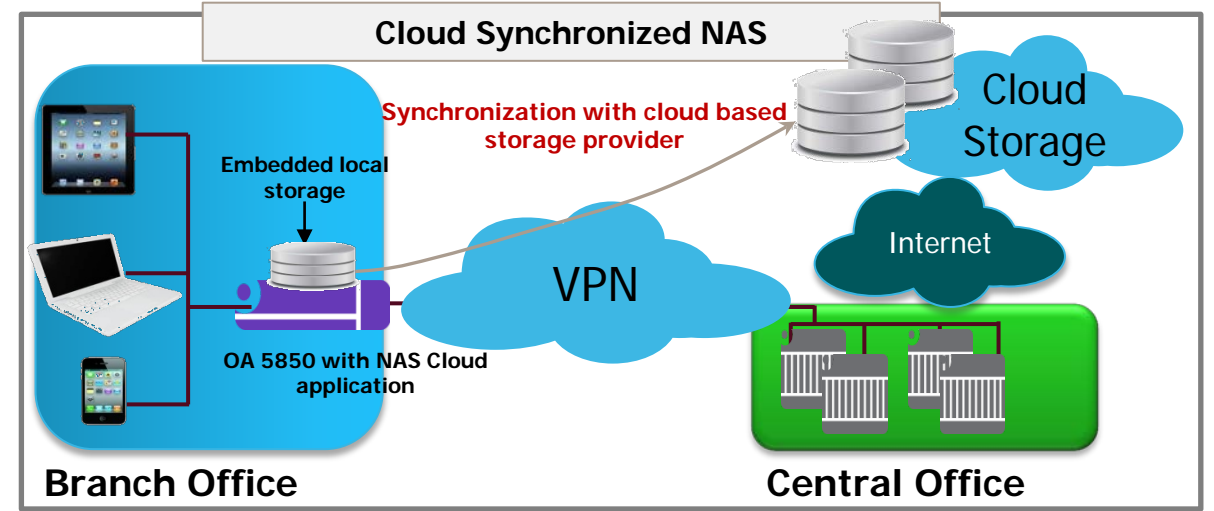

OmniAccess ESR

Cloud and WAN applications

OPEN DEVELOPMENT PLATFORM!

Application fluent Public/Private/Hybrid Cloud