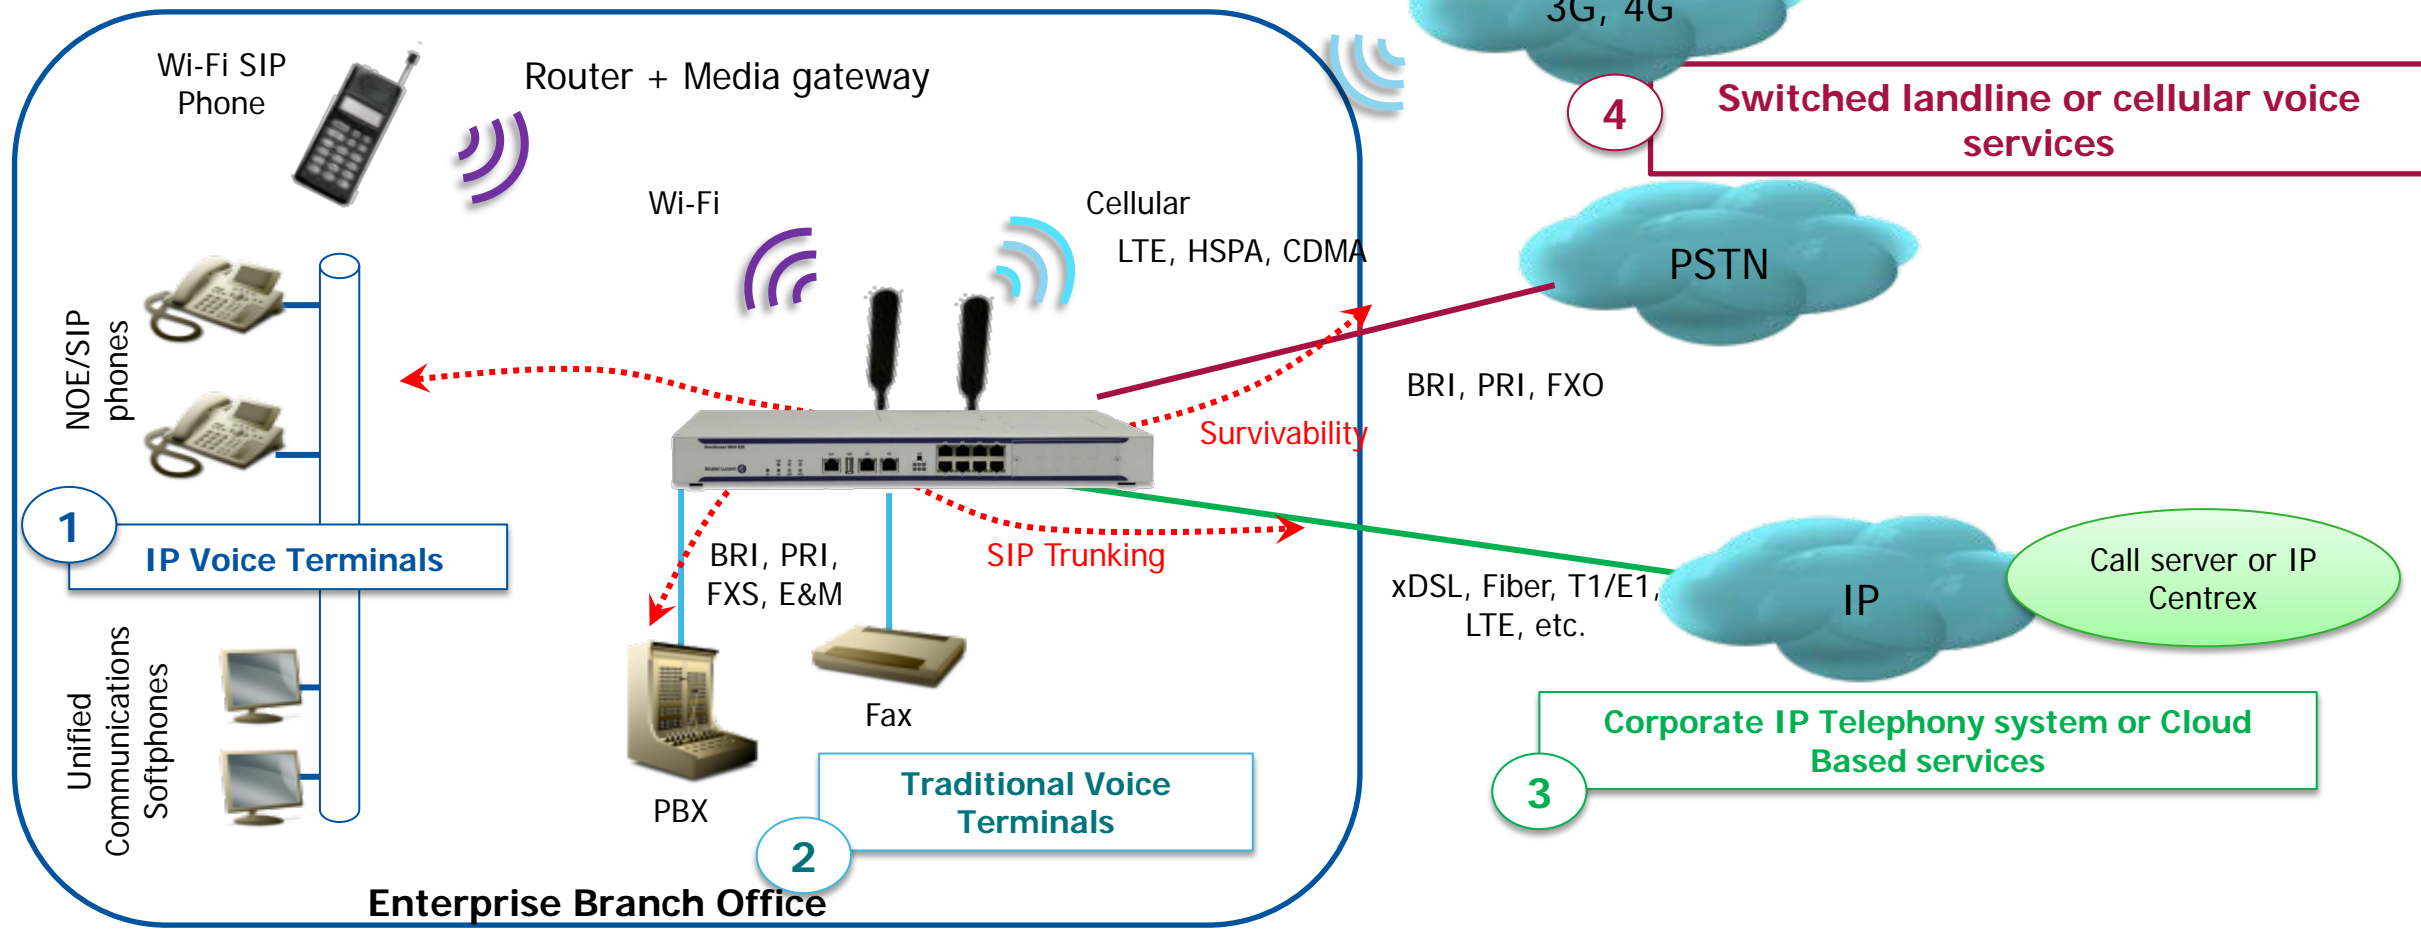

OmniAccess ESR

Comprehensive ToIP Features

Any to Any real-time application across WAN