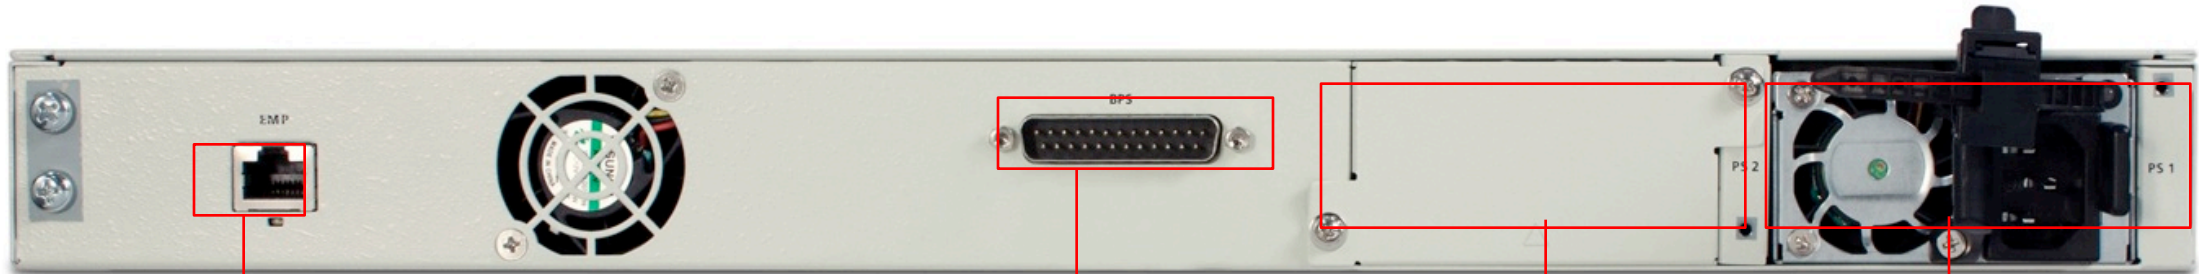

EMP

BPS connector
N+N redundancy
PoE load sharing

Backup Load Sharing PSU

Load Sharing PSU.