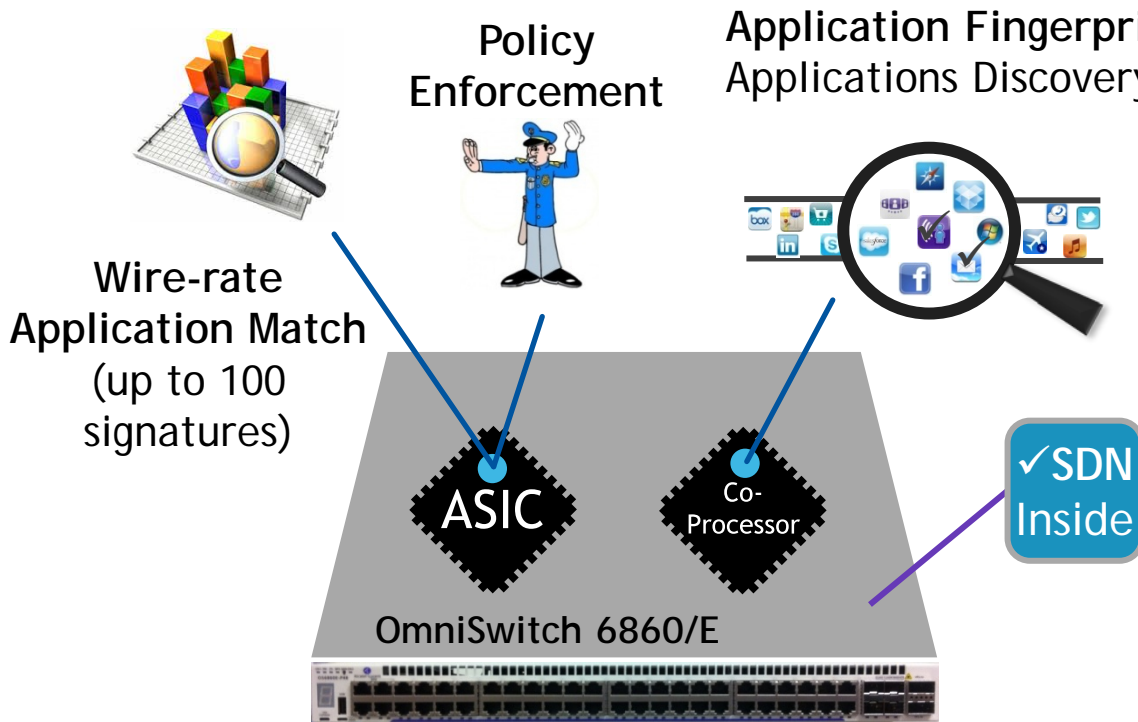

## NETWORK ANALYTICS

- Wire-rate DPI
- Visibility & Control
- Dashboard
- SLA monitoring
- User/device/app visibility
- Traffic Anomaly Detection

## PROGRAMMABILITY

- SDN in the Campus
- OpenFlow/OpenStack
- Northbound/Southbound APIs

AP-103/204/205  
IAP-114/115/224/225

OAW4X50

OV 2500

### Innovative Architecture

- 256G wire rate engine
- Deep Packet Inspection and Application Monitoring
- Coprocessor for enhanced network services \*
- Virtual Chassis support
- Wireless forwarding capability
- Comprehensive user and device authentication and access control
- Enables deployment of an advanced and secure BYOD services
- PoE+ on all ports; up to 60W of PoE
- Energy Efficient Ethernet (EEE)
- SDN ready
- Data center/IT friendly:
  - All ports, including stack in the front
  - Front to back cooling
  - BlueTooth management port