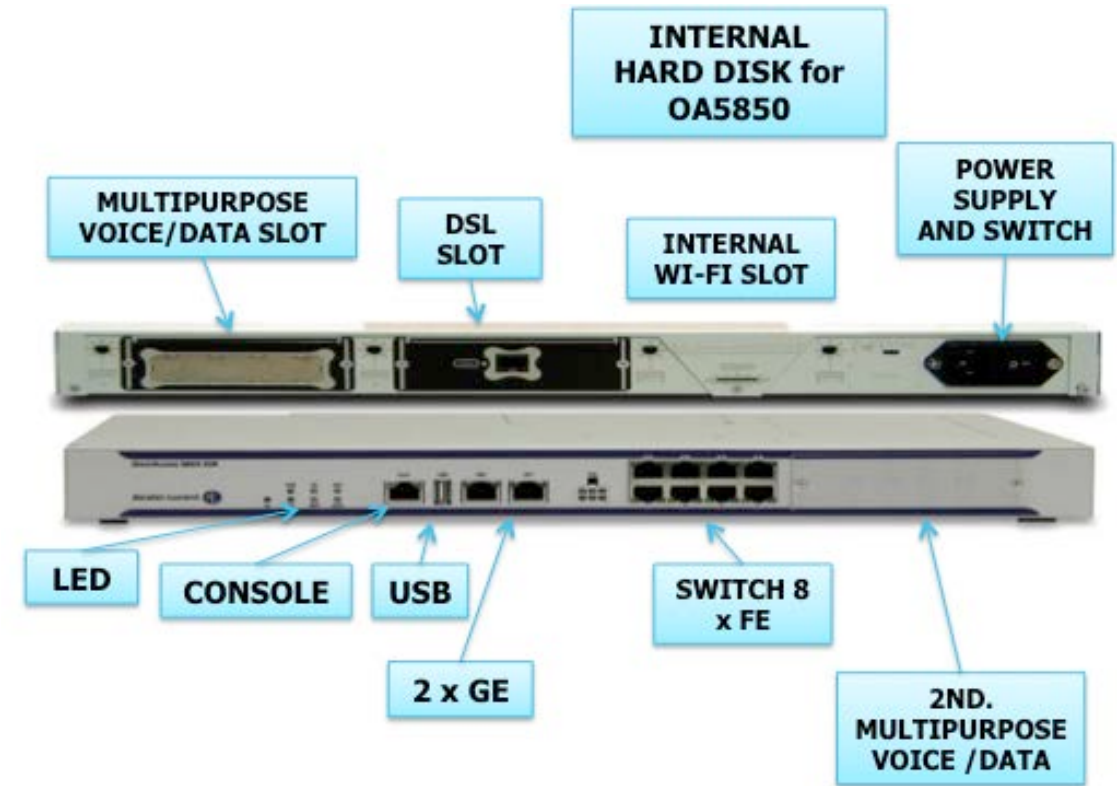

OMNIACCESS 5840 & 5850 ESR

SMALL TO LARGE BRANCH OFFICES

Features/Model	OA 5840	OA 5850
DSL Slot	One	One
Multipurpose slots	One	Two
Integrated 8p switch	Yes	Yes
Wi-Fi option	Yes	Yes
LTE option	Yes	Yes
Applications	No	Yes
Hard disk option	No	Yes
WAN access speed (with services)	100MB	200MB
Data / voice daughter boards	•2 modem •1 Serial •2 data ISDN BRI •G.SHDSL (2p) •1 E1/T1 •1 SFP • 4 FXS/FXO •2 E&M •2 voice BRI	•<u>All from 5840</u> •4 E1/T1 •3 serial •2 SFP •1 voice PRI