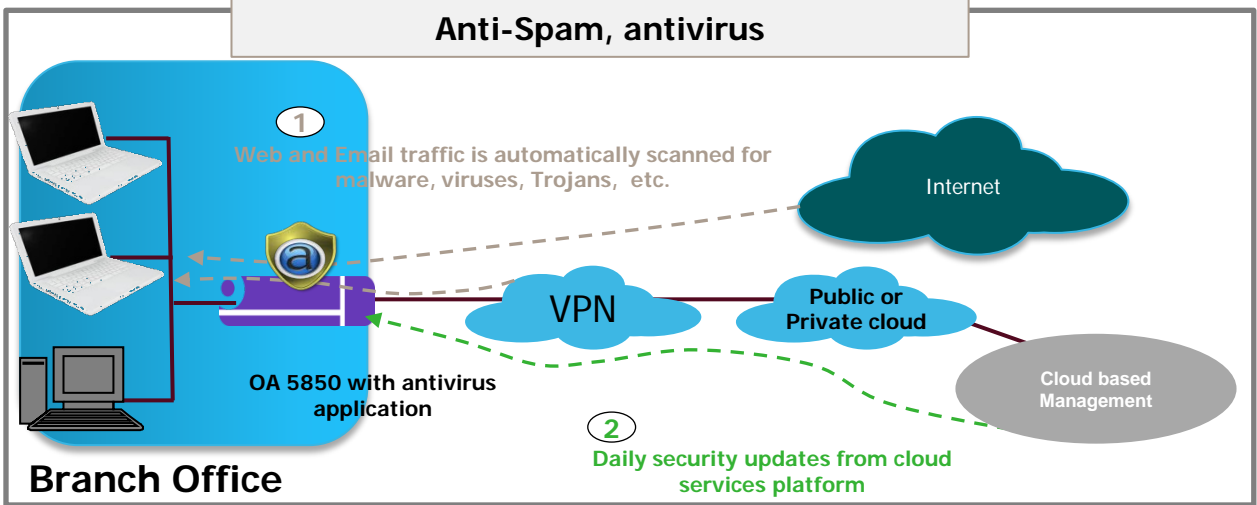

OmniAccess ESR Security Applications

OPEN DEVELOPMENT PLATFORM!

Secure WAN/Cloud access