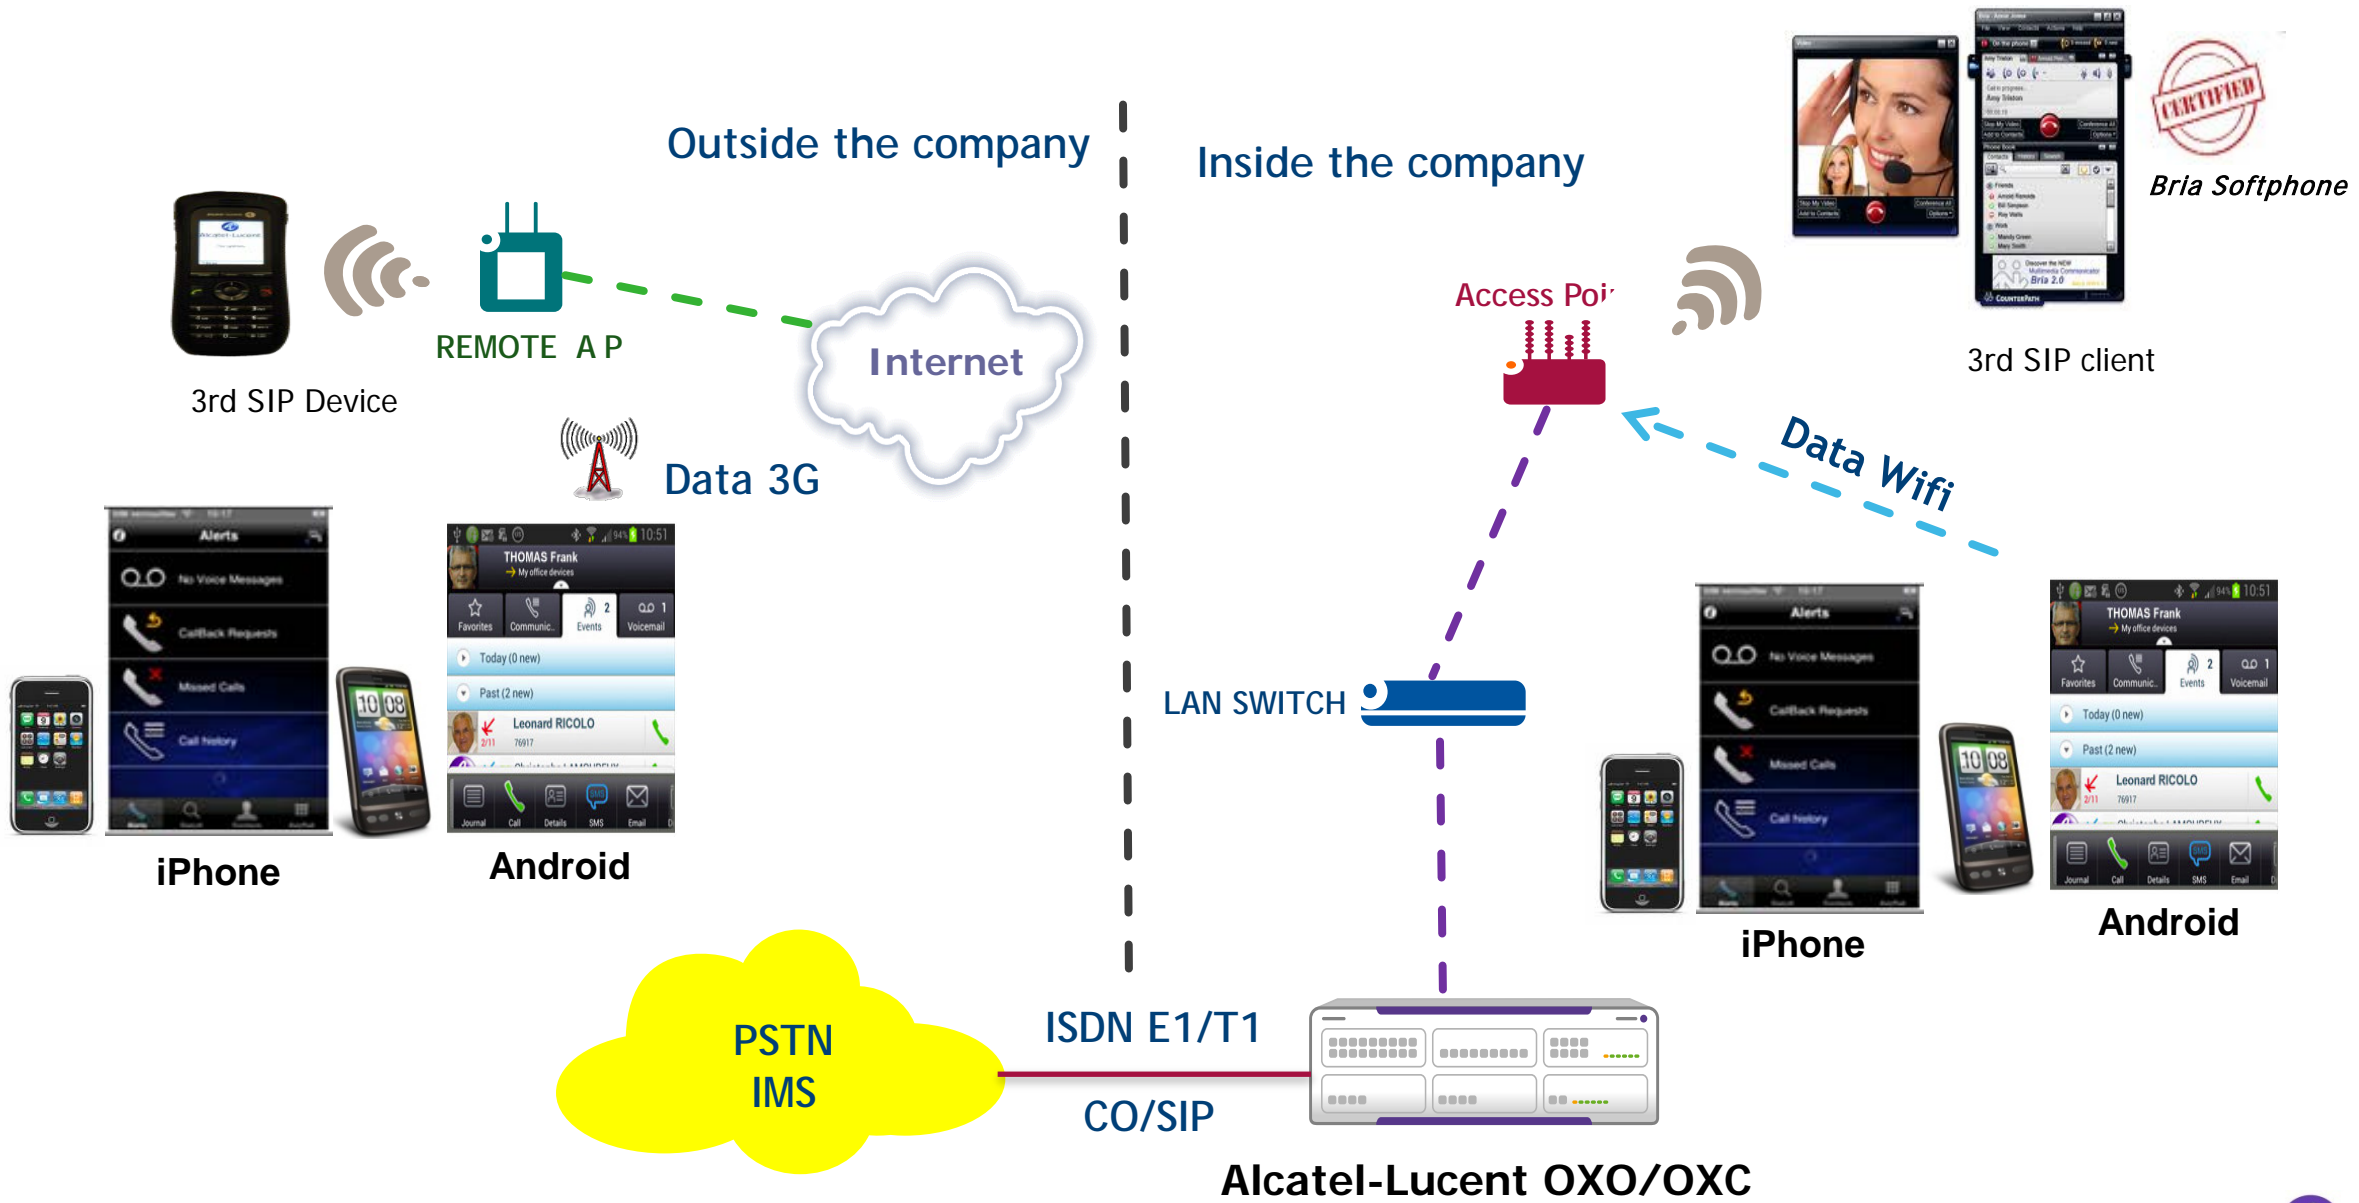

### The solution:

- Provide a single device that supports DSL and LTE access.
- LTE access can be either primary or as a back-up to the wired data network access.
- Provides internal 802.11 access point for user WiFi access.
- Provides internal four-port gigabit switch.
- Includes a rich set of Advanced Networking and Security features.

# SDN (SOFTWARE DEFINED NETWORK) CONTROL

Application Layer

Control Layer

Network Layer

# 7.VOICE COMMUNICATION