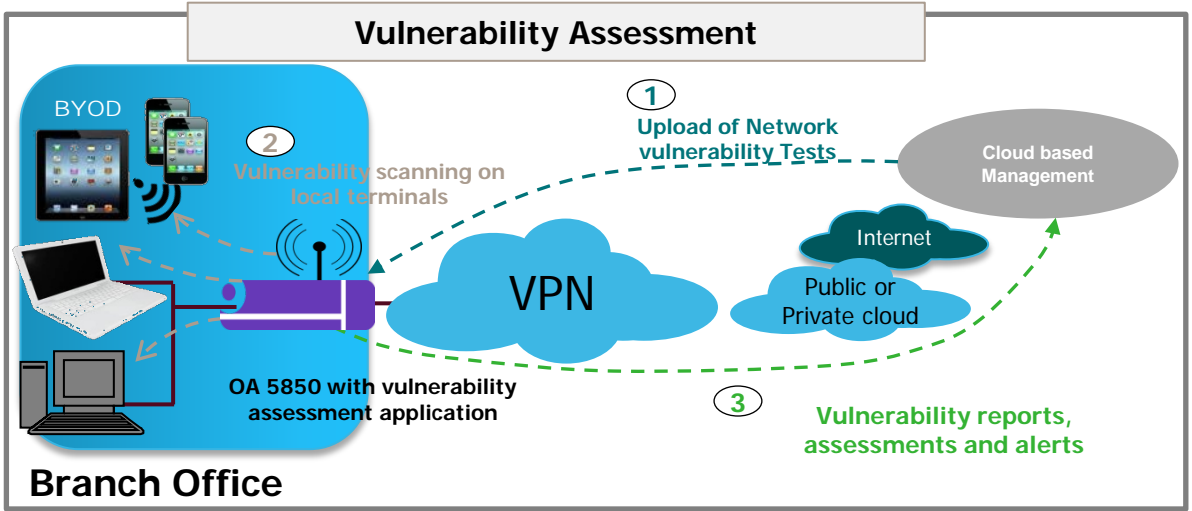

OmniAccess ESR Security Applications

OPEN DEVELOPMENT PLATFORM!

Secure WAN/Cloud access