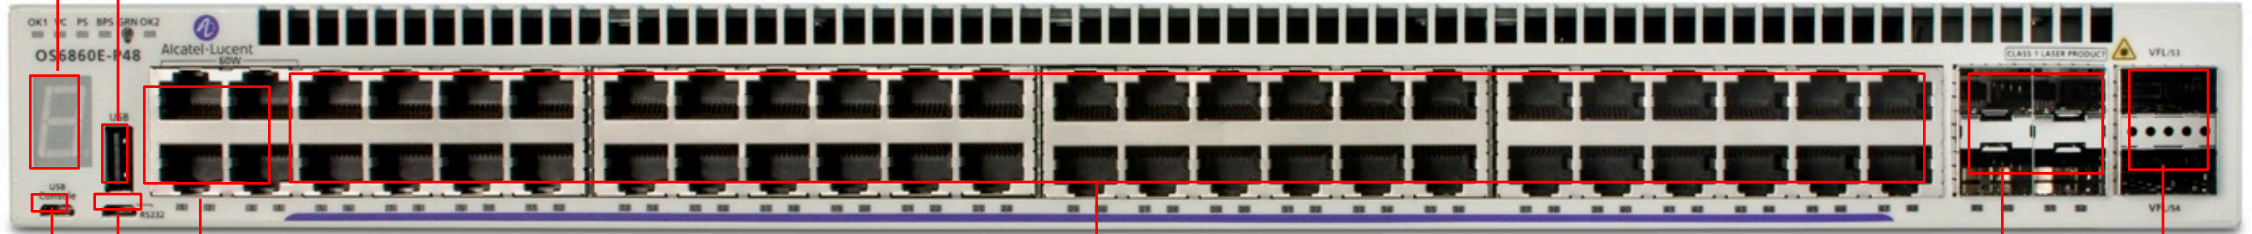

- OS6860E-P24

- 24 RJ-45 10/100/1000 BaseT POE ports,
- 4 fixed SFP+ (1G/10G); 2 VFL QSFP+ ports (20G each)
- 600W AC power supply

- OS6860E-P48

- 48 RJ-45 10/100/1000 BaseT POE ports,
- 4 fixed SFP+ (1G/10G); 2 VFL QSFP+ ports (20G each)
- 920W AC power supply

- OS6860E-U28

- 28 100/1000 Base-X SFP ports
- 4 fixed SFP+ (1G/10G); 2 VFL QSFP+ ports (20G each)
- AC and DC power supply

# OMNISWITCH 6860E-P48 - HW OVERVIEW

OS6860E-P48

7 segment LED

USB port (disaster recovery, BlueTooth)

Micro USB  
(console)

4 x 10/100/1000BaseT w/PoE++  
(60W)

44 x 10/100/1000BaseT w/PoE+ (802.3at)

Dual 20Gbps  
VFL/Stacking ports  
(QSFP+)