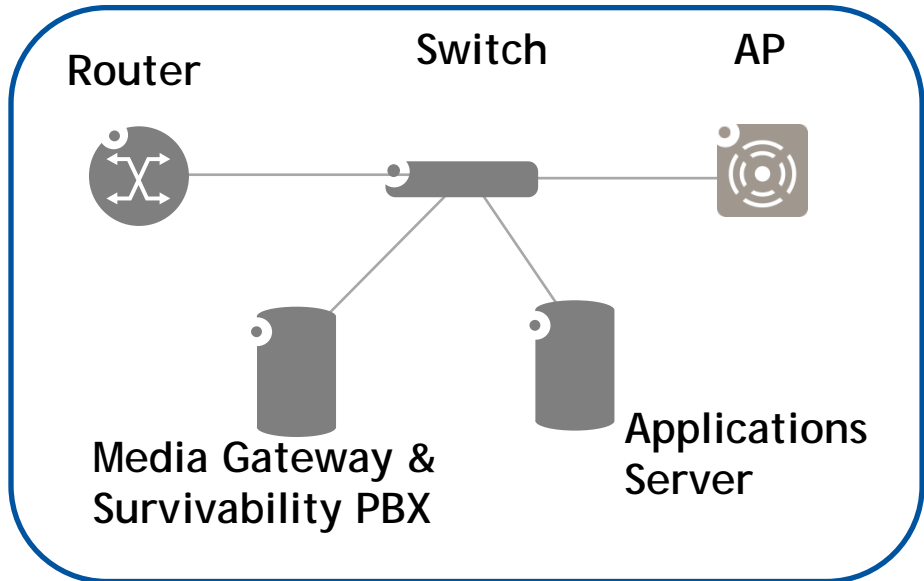

KEY VALUE PROPOSITION OF THE ESR SOLUTION

AFFORDABLE INTEGRATED COMMUNICATIONS
DEVICE FOR REMOTE LOCATIONS

June

OA 5710

GA

OA 5720

GA

OA 5840

+

Applications

OA 5850

GA

GA

OA 5725A

Q3

OA 5725R